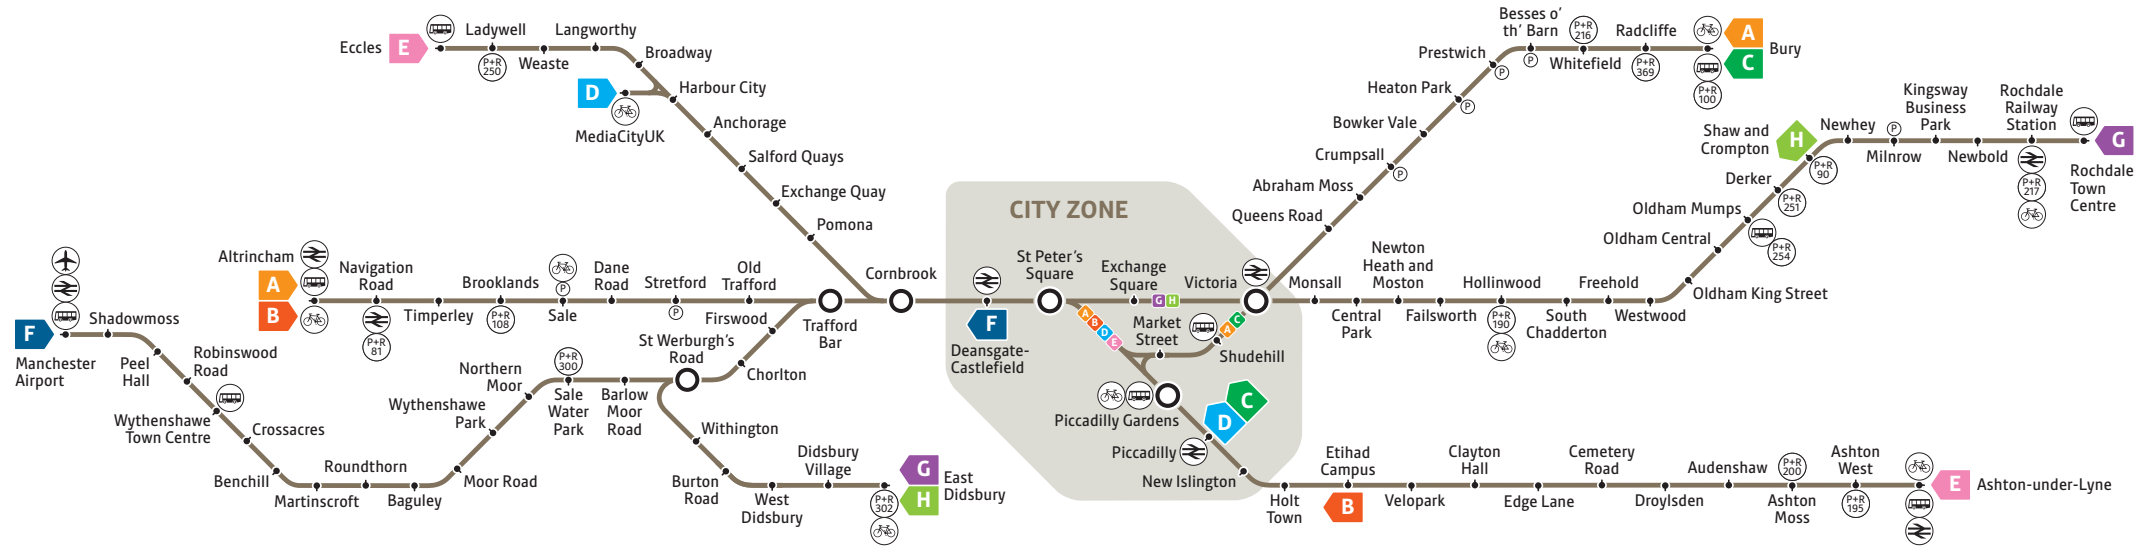

# Greater Manchester tram network map

## Services

- A Altrincham – Bury A
- B Altrincham – Etihad Campus B
- C Bury – Piccadilly C
- D MediaCityUK – Piccadilly D
- E Ashton-under-Lyne – Eccles E
- F Manchester Airport – Deansgate-Castlefield F
- G East Didsbury – Rochdale Town Centre G
- H East Didsbury – Shaw and Crompton H

## Tram services, times and frequencies

Service	Monday to Thursday	Friday	Saturday	Sunday and public holidays	Service frequency
<b>A</b> Altrincham Bury	07:15–19:30	07:15–19:30	09:30–17:30	Use <b>B</b> and <b>C</b>	12 mins
<b>B</b> Altrincham Etihad Campus	06:00–23:30	06:00–00:30	06:00–00:30	07:00–22:30	12 mins
<b>C</b> Bury Piccadilly	06:00–23:30	06:00–00:30	06:00–00:30	07:00–22:30	12 mins
<b>D</b> MediaCityUK Piccadilly	07:15–20:00	07:15–20:00	09:00–18:00	Use <b>E</b>	12 mins
<b>E</b> Ashton-under-Lyne Eccles	06:00–23:30	06:00–00:30	06:00–00:30	07:00–22:30	12 mins
<b>F</b> Deansgate-Castlefield Manchester Airport	03:19–06:00 06:00–23:30	03:19–06:00 06:00–00:20	03:19–06:00 06:00–00:20	03:19–07:00 07:00–22:30	20 mins 12 mins
<b>G</b> East Didsbury Rochdale Town Centre	06:00–23:30	06:00–00:30	06:00–00:30	07:00–22:30	12 mins
<b>H</b> East Didsbury Shaw and Crompton	07:15–19:30	07:15–19:30	09:30–17:30	Use <b>G</b>	12 mins

Some services will involve a connection. Easily change to another service at Cornbrook, Piccadilly, St Peter's Square or Victoria.